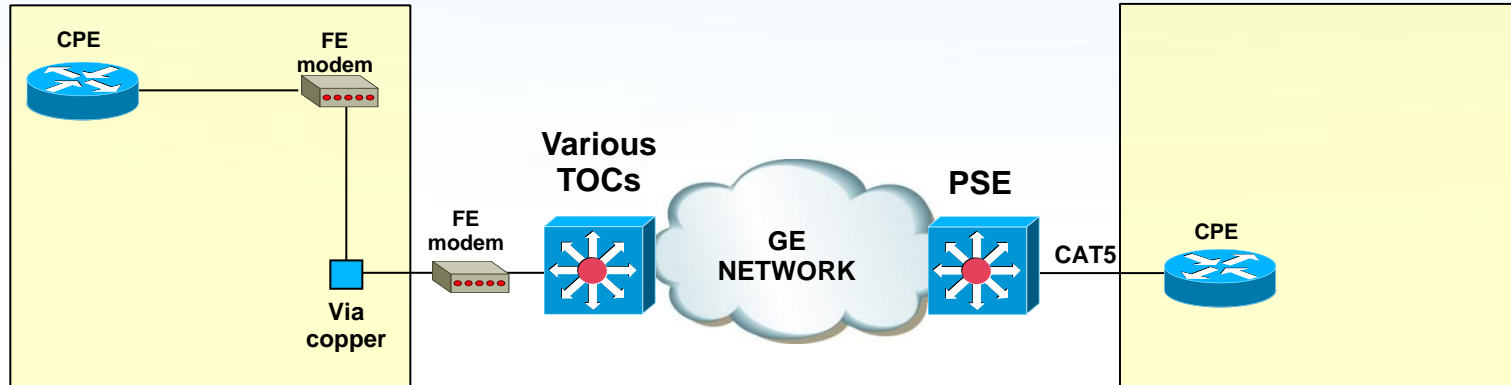

# PRODUCTS & SERVICES

---

➤ Point-to-point or multi-point connectivity that provides reliable and secured data transactions

➤ Types of Interfaces :

1. Ethernet
2. Fast Ethernet
3. Gigabit Ethernet
4. Optical Ethernet

# PROPOSAL TO BROKERS

BANDWIDTH (CIR)	MONTHLY SERVICE FEE (MSF)	ONE TIME INSTALLATION FEE (OTIF)	FACILITY
1Mbps	PHP 10,000.00	WAIVED	COPPER
2Mbps	PHP 15,000.00	WAIVED	COPPER

- Installation Address A: 2/F PSE, Ayala Tower One, Ayala Avenue, Makati City
- Installation Address B: Broker Address
- Installation Lead-Time: Fifteen (15) to Thirty (30) Days